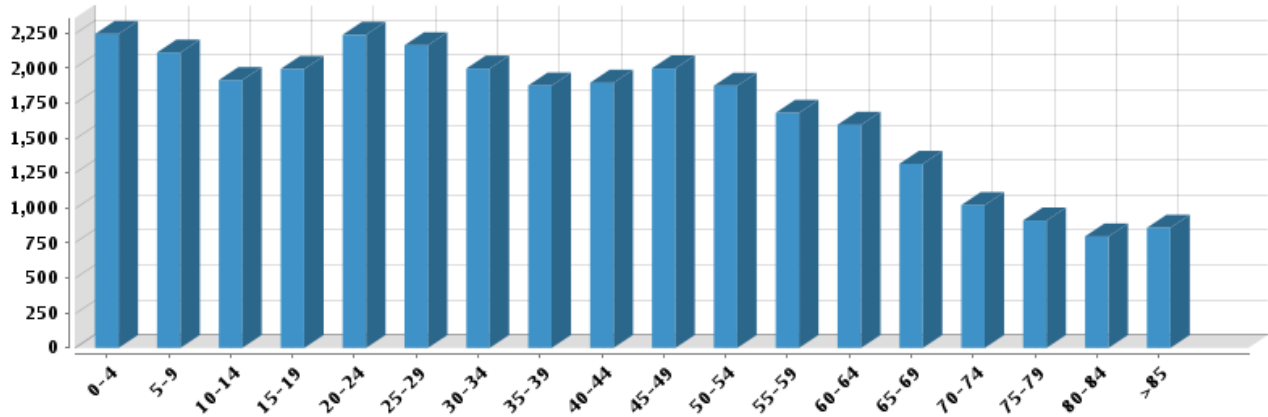

580 Lunalilo Home Rd #327, Honolulu, HI 96825-1736, Honolulu County

Demographics

Based on ZIP Code: **96825**

Population

Summary

Estimated Population: **30,478**
 Population Growth (since 2000): **10%**
 Population Density (ppl / mile): **2,626**
 Median Age: **35.55**

Household

Number of Households: **10,786**
 Household Size (ppl): **2.82**
 Households w/ Children: **3,203**

Age

Gender

Marital Status

Housing

Summary

Median Home Sale Price: **\$630,000**
 Median Dwelling Age: **25 years**
 Median Value of Home Equity: **\$727,201**
 Median Mortgage Debt: **\$338,713**