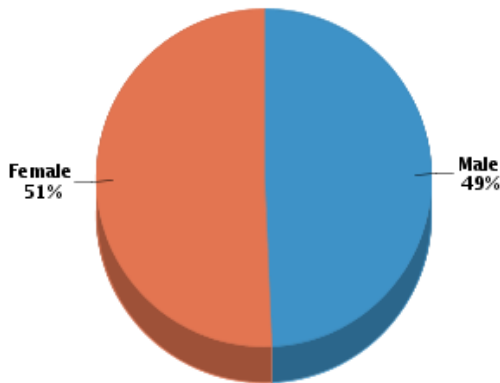

580 Lunalilo Home Rd #327, Honolulu, HI 96825-1736, Honolulu County

Demographics

Based on ZIP Code: **96825**

Population

Summary

Estimated Population: **30,478**
 Population Growth (since 2000): **10%**
 Population Density (ppl / mile): **2,626**
 Median Age: **35.55**

Household

Number of Households: **10,786**
 Household Size (ppl): **2.82**
 Households w/ Children: **3,203**

Age

Gender

Marital Status

Housing

Summary

Median Home Sale Price: **\$630,000**
 Median Dwelling Age: **25 years**
 Median Value of Home Equity: **\$727,201**
 Median Mortgage Debt: **\$338,713**