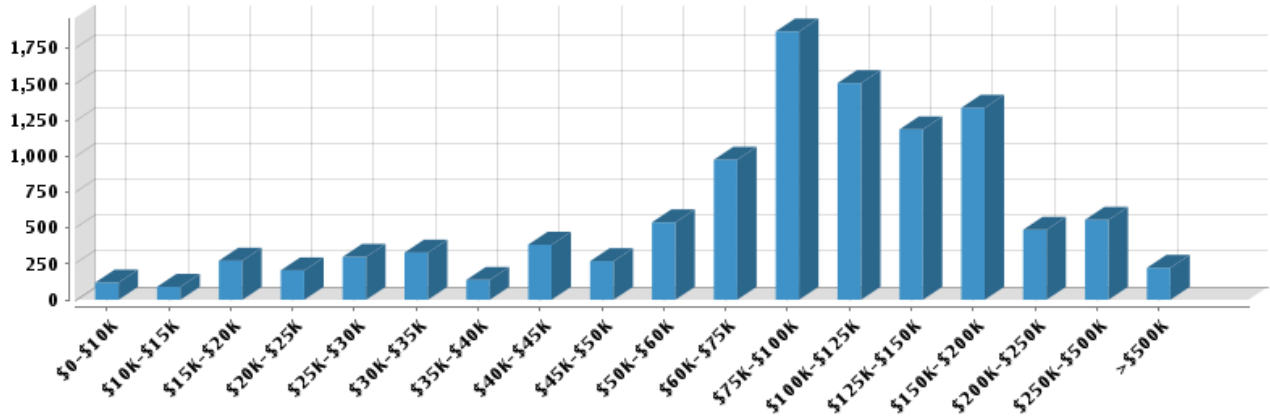

Neighborhood Profile

Generated on 07/01/2015

Page 1 of 4

Occupancy

Fair Market Rents

Quality of Life

Workers by Industry

Agricultural, Forestry, Fishing:	138
Construction:	148
Manufacturing:	24
Transportation and Communications:	181
Wholesale Trade:	54
Retail Trade:	1,763
Finance, Insurance and Real Estate:	669
Services:	1,552
Public Administration:	273
Unclassified:	16

Workforce

Household Income

Average Household Income:

\$121,853

Average Per Capita Income:

\$43,254

Commute Method

Median Travel Time: **31.17 min**