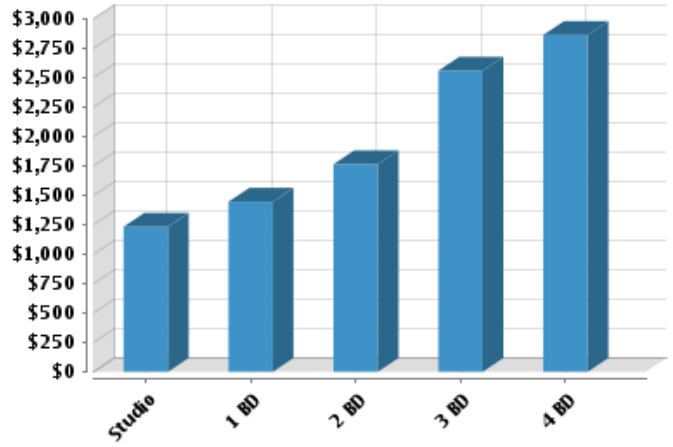

Neighborhood Profile

Generated on 07/01/2015

Page 1 of 4

Occupancy

Fair Market Rents

Quality of Life

Workers by Industry

Agricultural, Forestry, Fishing:	138
Construction:	148
Manufacturing:	24
Transportation and Communications:	181
Wholesale Trade:	54
Retail Trade:	1,763
Finance, Insurance and Real Estate:	669
Services:	1,552
Public Administration:	273
Unclassified:	16

Workforce

Household Income

Average Household Income:

\$121,853

Average Per Capita Income:

\$43,254

Commute Method

Median Travel Time: **31.17 min**