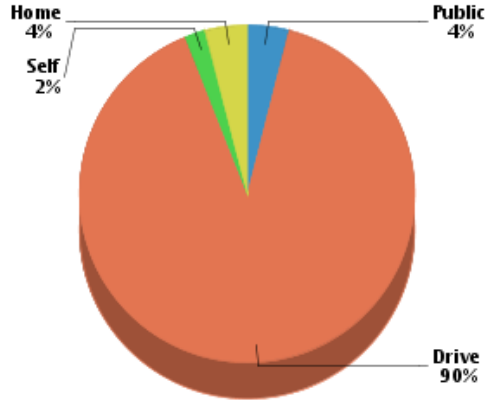

Neighborhood Profile

Generated on 07/01/2015

Page 1 of 4

Occupancy

Fair Market Rents

Quality of Life

Workers by Industry

Agricultural, Forestry, Fishing:	138
Construction:	148
Manufacturing:	24
Transportation and Communications:	181
Wholesale Trade:	54
Retail Trade:	1,763
Finance, Insurance and Real Estate:	669
Services:	1,552
Public Administration:	273
Unclassified:	16

Workforce

Household Income

Average Household Income:

\$121,853

Average Per Capita Income:

\$43,254

Commute Method

Median Travel Time: **31.17 min**