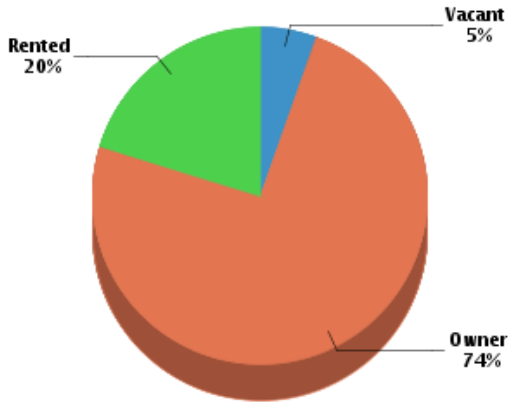

Stability

Annual Residential Turnover: **16.91%**
 5+ Years in Residency: **45.3%**
 Median Years in Residency: **4.47**

Courtesy of Sandra DaRoza, HI Central MLS, Ltd

The data within this report is compiled by CoreLogic from public and private sources. If desired, the accuracy of the data contained herein can be independently verified by the recipient of this report with the applicable county or municipality.

Neighborhood Profile

Generated on 07/01/2015

Page 1 of 4

Occupancy

Fair Market Rents

Quality of Life

Workers by Industry

Agricultural, Forestry, Fishing:	138
Construction:	148
Manufacturing:	24
Transportation and Communications:	181
Wholesale Trade:	54
Retail Trade:	1,763
Finance, Insurance and Real Estate:	669
Services:	1,552
Public Administration:	273
Unclassified:	16