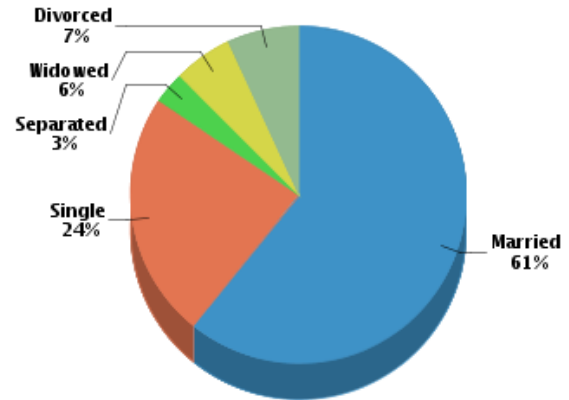

580 Lunalilo Home Rd #327, Honolulu, HI 96825-1736, Honolulu County

Demographics

Based on ZIP Code: **96825**

Population

Summary

Estimated Population: **30,478**
 Population Growth (since 2000): **10%**
 Population Density (ppl / mile): **2,626**
 Median Age: **35.55**

Household

Number of Households: **10,786**
 Household Size (ppl): **2.82**
 Households w/ Children: **3,203**

Age

Gender

Marital Status

Housing

Summary

Median Home Sale Price: **\$630,000**
 Median Dwelling Age: **25 years**
 Median Value of Home Equity: **\$727,201**
 Median Mortgage Debt: **\$338,713**